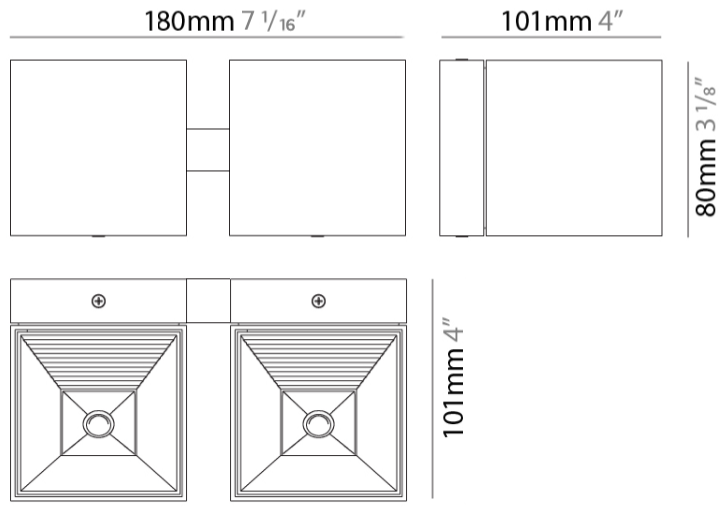

PROJECT	_____
TYPE	_____
SPECIFIER	_____
QUANTITY	_____
DATE	_____

DAU 2 LIGHT LINEAR SURFACE

D93241-

base number   Finish
Options

1. To build a product code in our configurator select the specify button on the base model # product page
2. To build a manual product code on this datasheet choose from the options listed below in blue font and add the suffix to the base model #

GENERAL

Series: Dau _____
Subseries: Dau 2 light Linear _____
Brand: Milan _____
Division: Design _____
Mounting Type: Surface _____
Mounting Location: Wall _____
Subcategory: Up/Down Light _____

PHYSICAL

Shape: Rectangle _____
Length (mm): 80 _____
Length (in): 3 1/8 _____
Height (mm): 80 _____
Depth (mm): 101 _____
Height (in): 3 1/8 _____
Depth (in): 4 _____
Light Distribution: Direct / Indirect _____
Fixture Finish: [BAL](#) / [MWL](#) / [BSL](#) _____
Fixture Material: Extruded Aluminum _____

ELECTRICAL

Lamp Type: LED _____
Input Wattage (W): 28 _____
Dimming: Electronic Low Voltage Dimming _____
Input Voltage (V): 120Vac Direct Line _____

LED

Number of LEDs: 4 _____
Color Temperature (°K): 3000 _____
Max. Delivered Lumen (lm): 1330 _____
CRI: >90 CRI _____
Lamp Life (hrs): 50000 _____

OPTICAL

RATINGS AND CERTIFICATIONS

Certified By: Certified for North American Standards _____
IP rating: IP20 _____